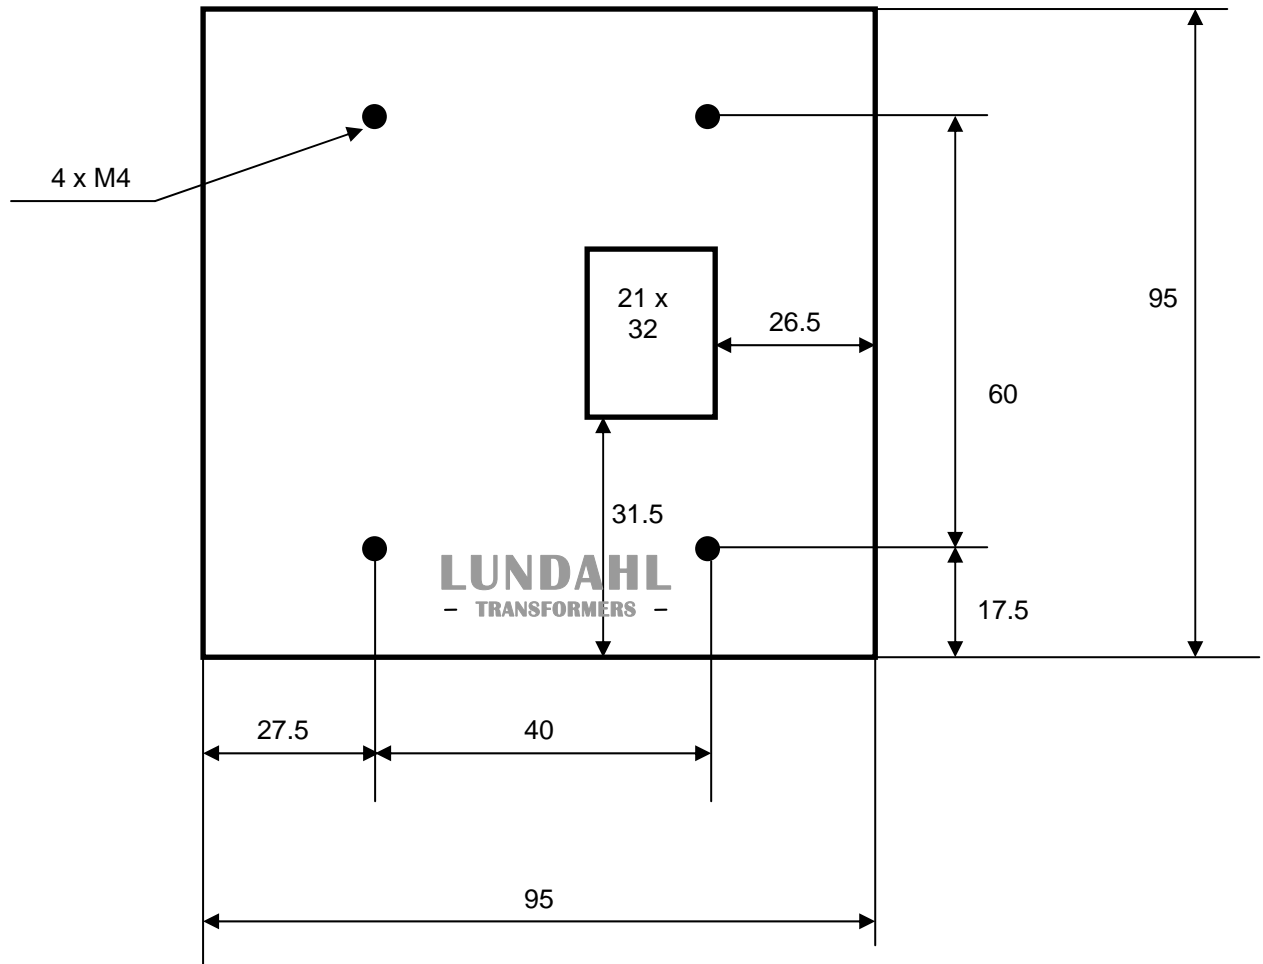

LL1620_HOUSING

Housing for LL1620-size tube amp transformers. (LL1620, LL1623, LL1627, LL1648, LL1649, LL1650, LL1651, LL1679, LL2410, LL2414, LL2418, LL2419, LL9202)

Height approx 126 mm

LL1620_housing footprint. NOT TO SCALE. For mounting, drill 4 x 4.5 mm holes for M4 screws, and one 20mm hole for cables.