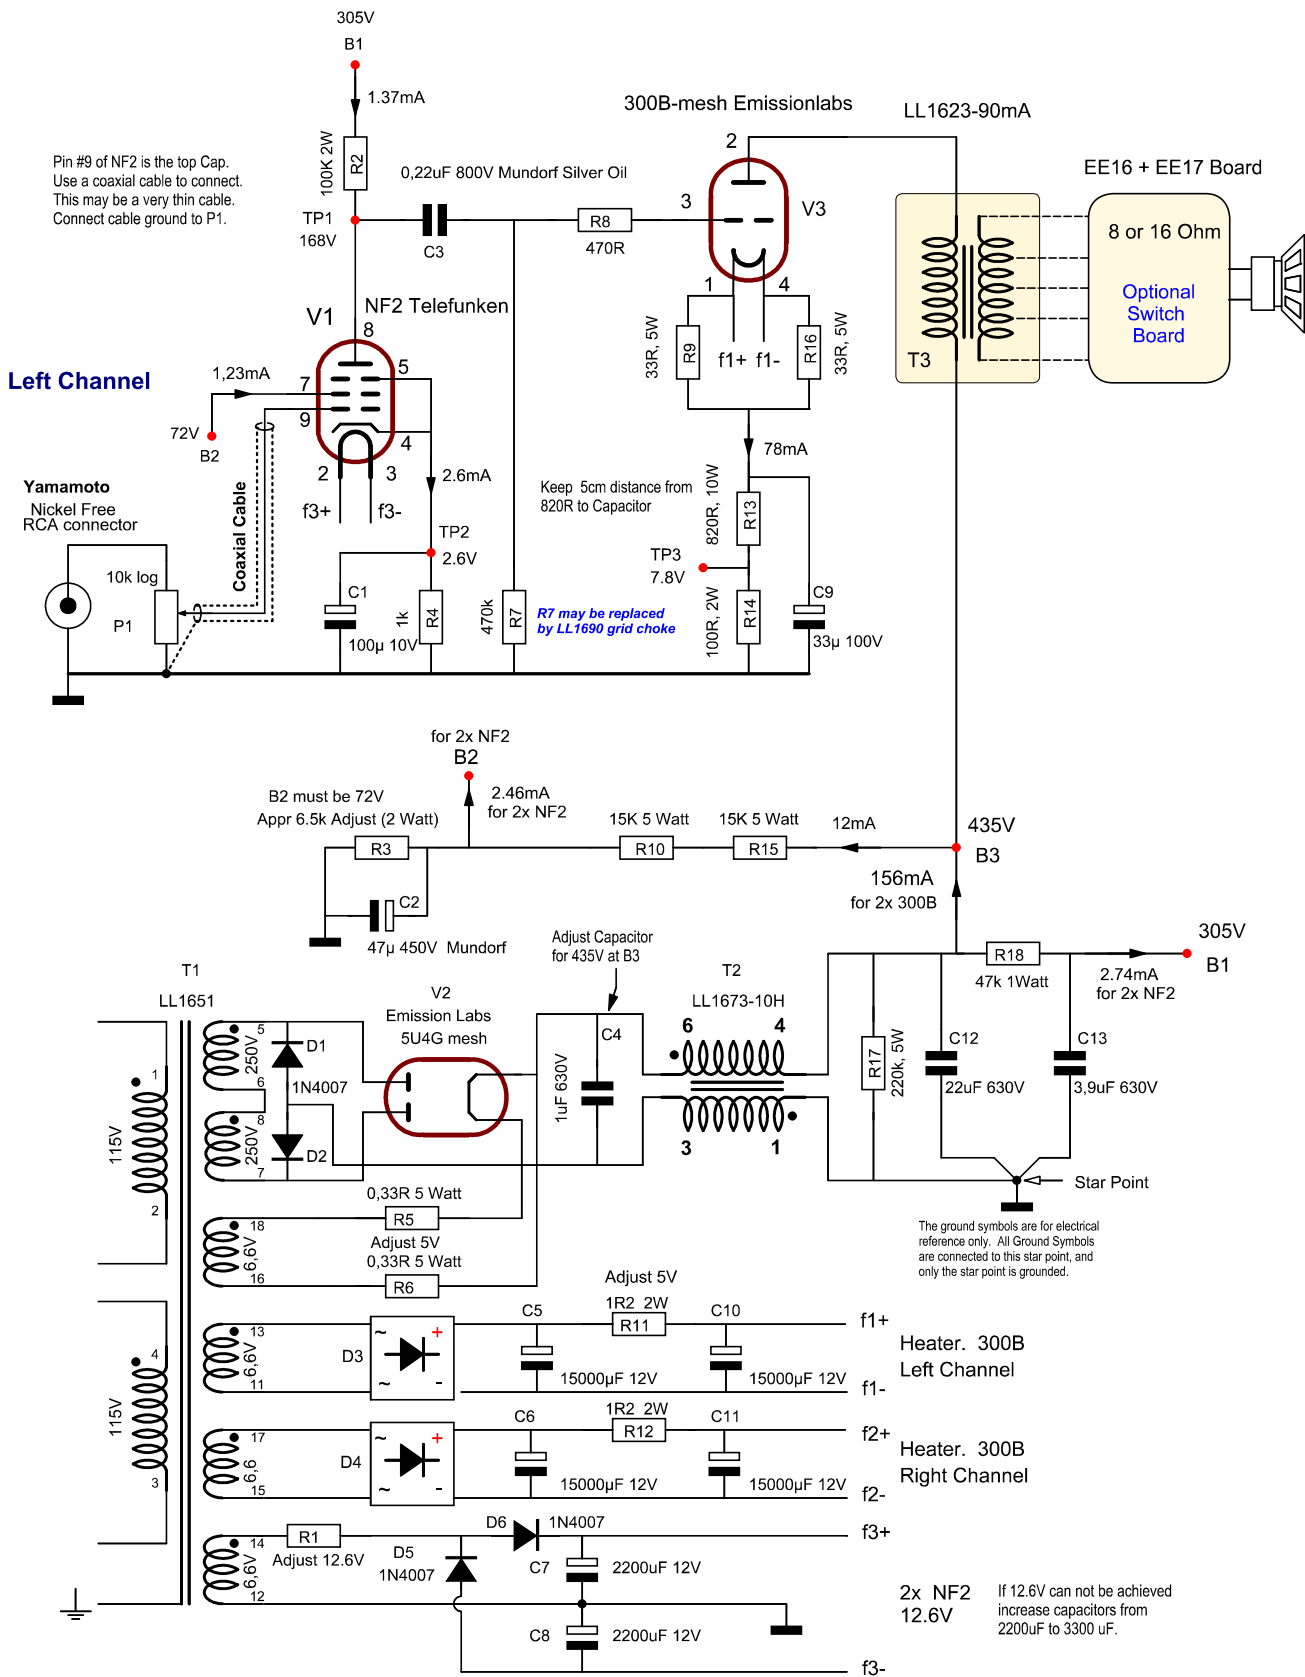

# 300B Amplifier, with NF2 driver tube

# PRELIMINARY

Document Title:	300B-Mesh - NF2 Amplifier. NF2 by K. Anzai, JAPAN.		
Date created:	27-April-2021	Last Revision:	C 06-Jan-2020
Pages:	1	of	1 Amplifier Part
Created by:	Dipl. Ing. Jac van de Walle www.jacmusic.com (Copyright)		